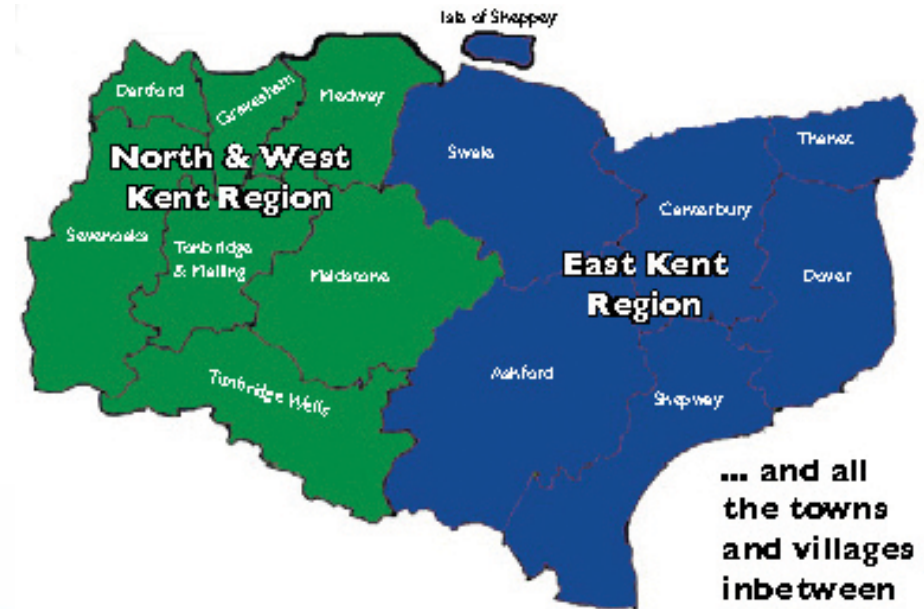

## Primary Times Distribution

Primary Times is distributed to primary schools and libraries in Kent:

- Ashford
- Canterbury
- Dartford
- Dover
- Gravesham
- Isle of Sheppey
- Maidstone
- Medway
- Sevenoaks
- Shepway
- Swale
- Thanet
- Tonbridge & Malling
- Tunbridge Wells