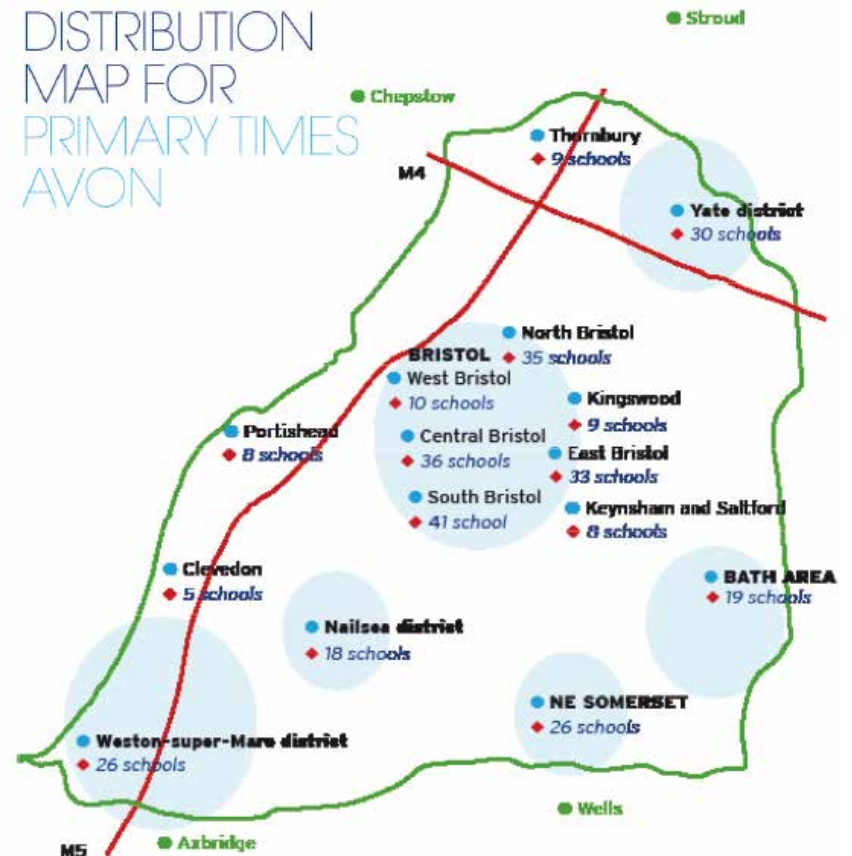

## Primary Times Distribution

Primary Times in Avon is distributed to primary schools and libraries in the following districts:

- Bath
- Bristol
- Nailsea
- NE Somerset
- Weston-super-Mare
- Yate

**DISTRIBUTED  
TO 58,500  
AVON FAMILIES**