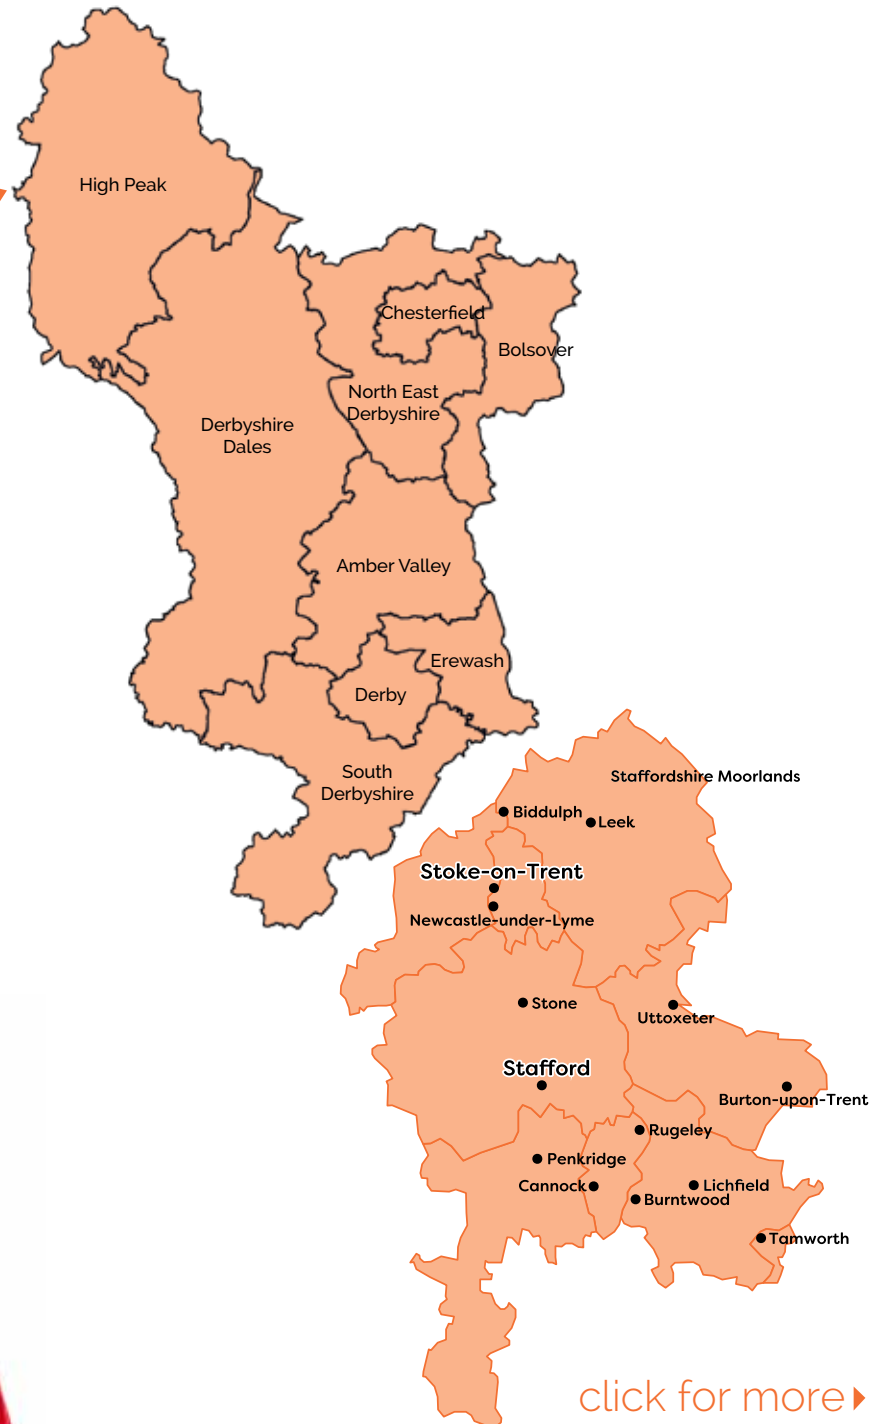

primary times

in Derbyshire &
Staffordshire

Primary Times Distribution

Primary Times is distributed to primary schools, libraries and other outlets in Derbyshire and Staffordshire.

"Thank you all for a fantastic magazine that we have been using as our school holidays 'bible' for years. We've visited so many places featured in your magazine and I know many other Mums who read it from cover to cover also."

The Robertson Family