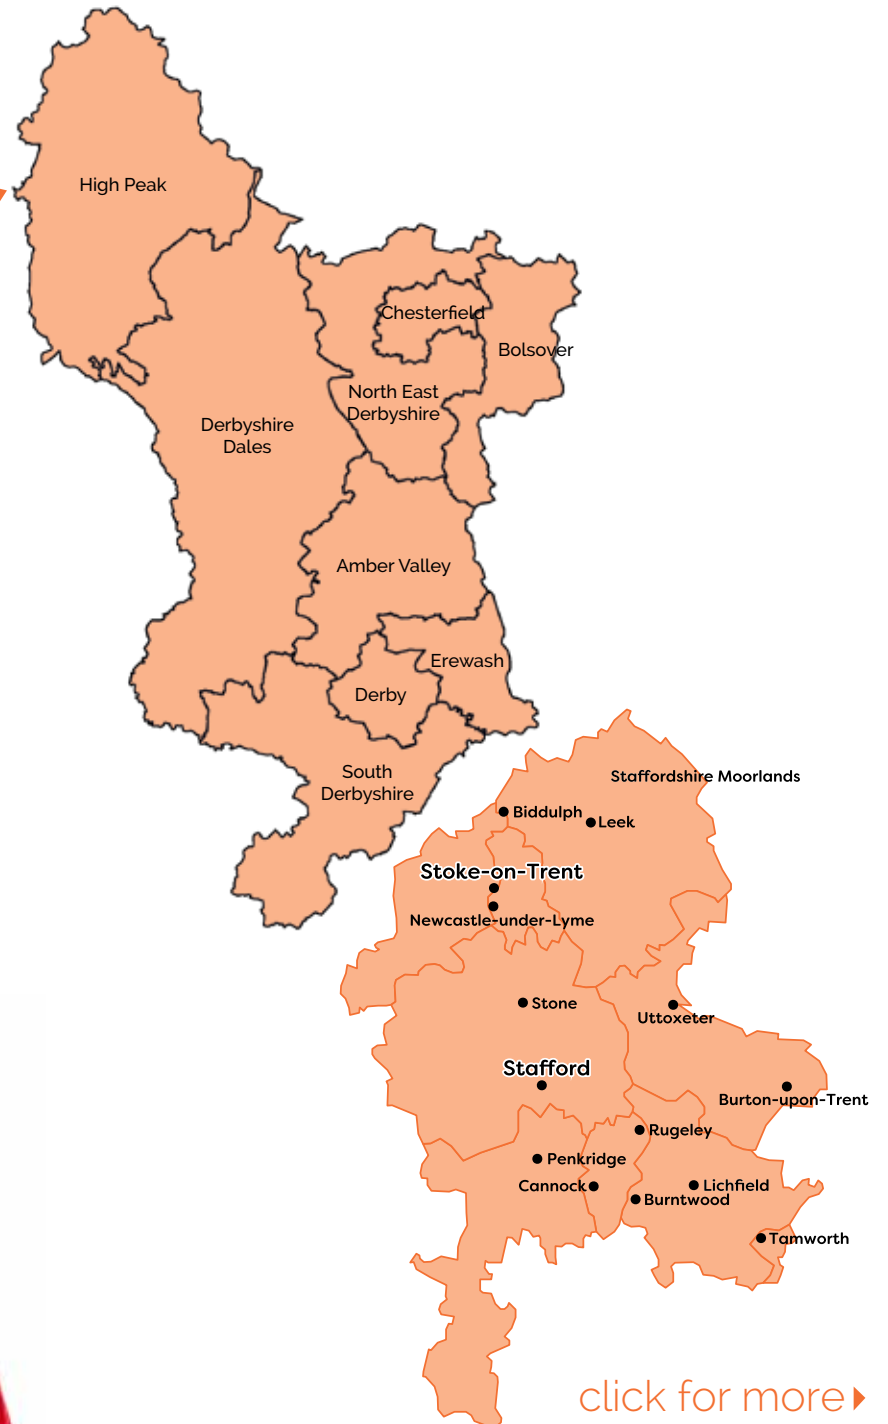

## What's in Primary Times?

- The most comprehensive whats on guide for families in the region.
- Local and national information for parents and teachers in Derbyshire and Staffordshire including learning and party resources.
- Reader offers and news from local communities and schools.

# primary times

in Derbyshire &  
Staffordshire

## Primary Times Distribution

Primary Times is distributed to primary schools, libraries and other outlets in Derbyshire and Staffordshire.

"Thank you all for a fantastic magazine that we have been using as our school holidays 'bible' for years. We've visited so many places featured in your magazine and I know many other Mums who read it from cover to cover also."

**The Robertson Family**