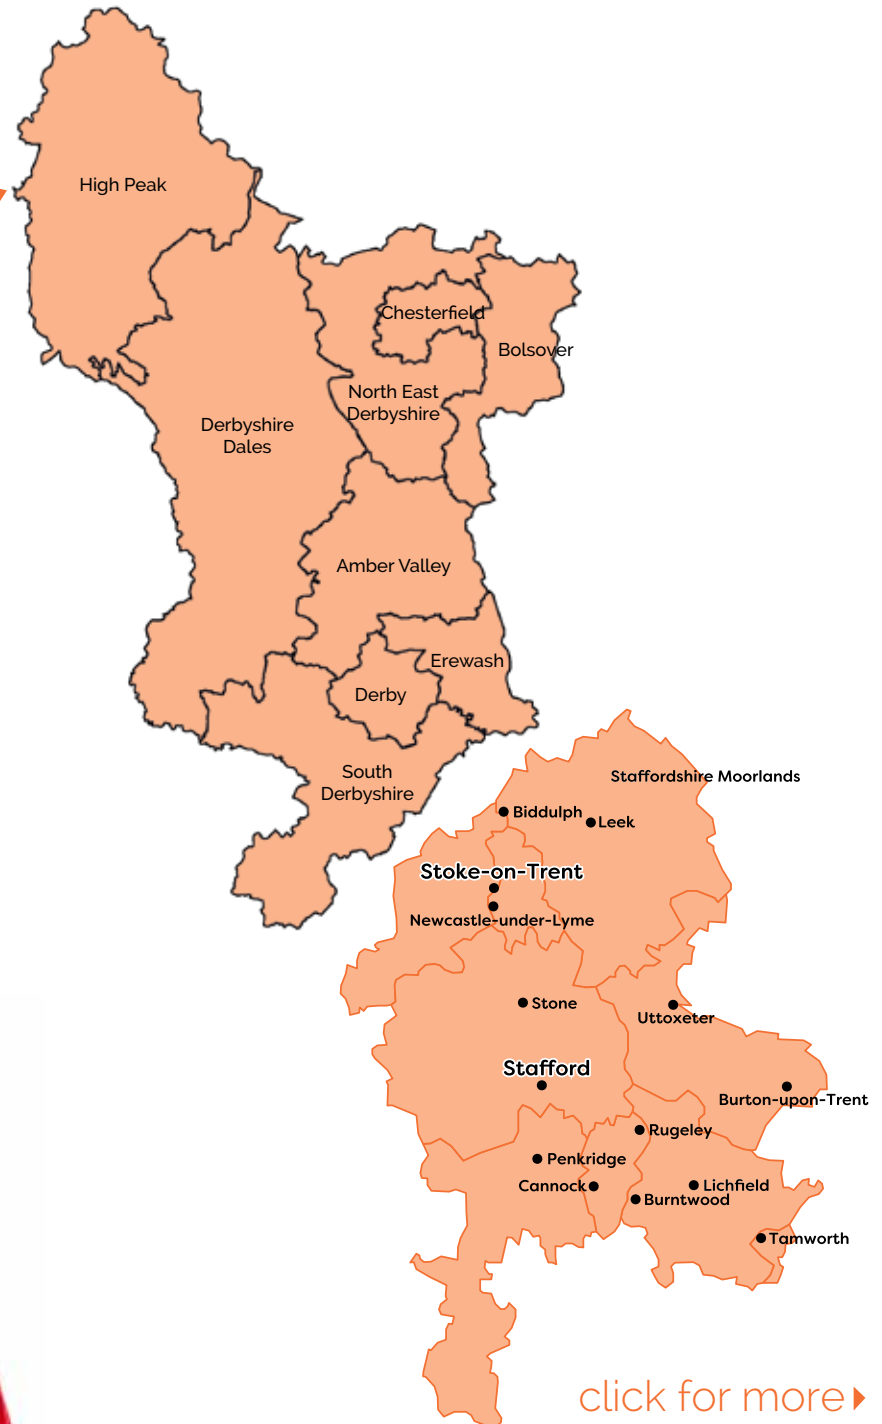

primary times

in Derbyshire & Staffordshire

Primary Times Distribution

Primary Times is distributed to primary schools, libraries and other outlets in Derbyshire and Staffordshire.

"Thank you all for a fantastic magazine that we have been using as our school holidays 'bible' for years. We've visited so many places featured in your magazine and I know many other Mums who read it from cover to cover also."

The Robertson Family

[click for more](#) ▶