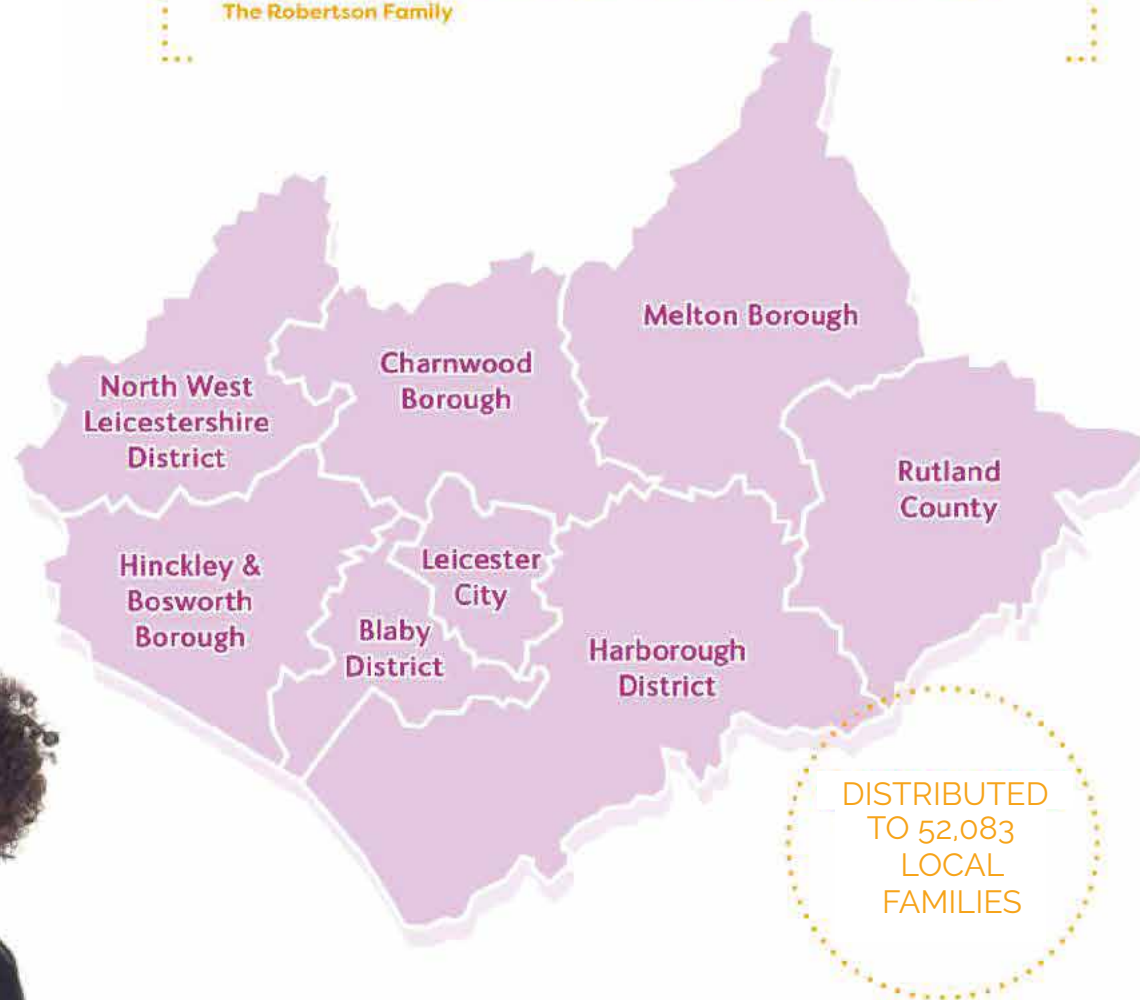

What's in Primary Times?

- The most comprehensive whats on guide for parents of children (4-11 years) in the region.
- Local and national information specifically for parents in Leicestershire & Rutland.
- Reader offers and news from local communities and schools.

[click for more ▶](#)

Leicestershire & Rutland primary times

"Thank you all for a fantastic magazine that we have been using as our school holidays 'bible' for years. We've visited so many places featured in your magazine and I know many other Mums who read it from cover to cover also."

The Robertson Family

Primary Times Distribution

Primary Times in Leicestershire & Rutland is distributed to primary schools and libraries in:

- North West Leicestershire District
- Hinckley & Bosworth Borough
- Charnwood Borough • Leicester City
- Blaby District • Melton Borough
- Harborough District • Rutland County

... and towns and villages in between

Leicestershire & Rutland

primary times

www.primarytimes.co.uk

www.primarytimes.co.uk features regional and national content including:

- What's on Listings • News • Competitions
- Local information for families