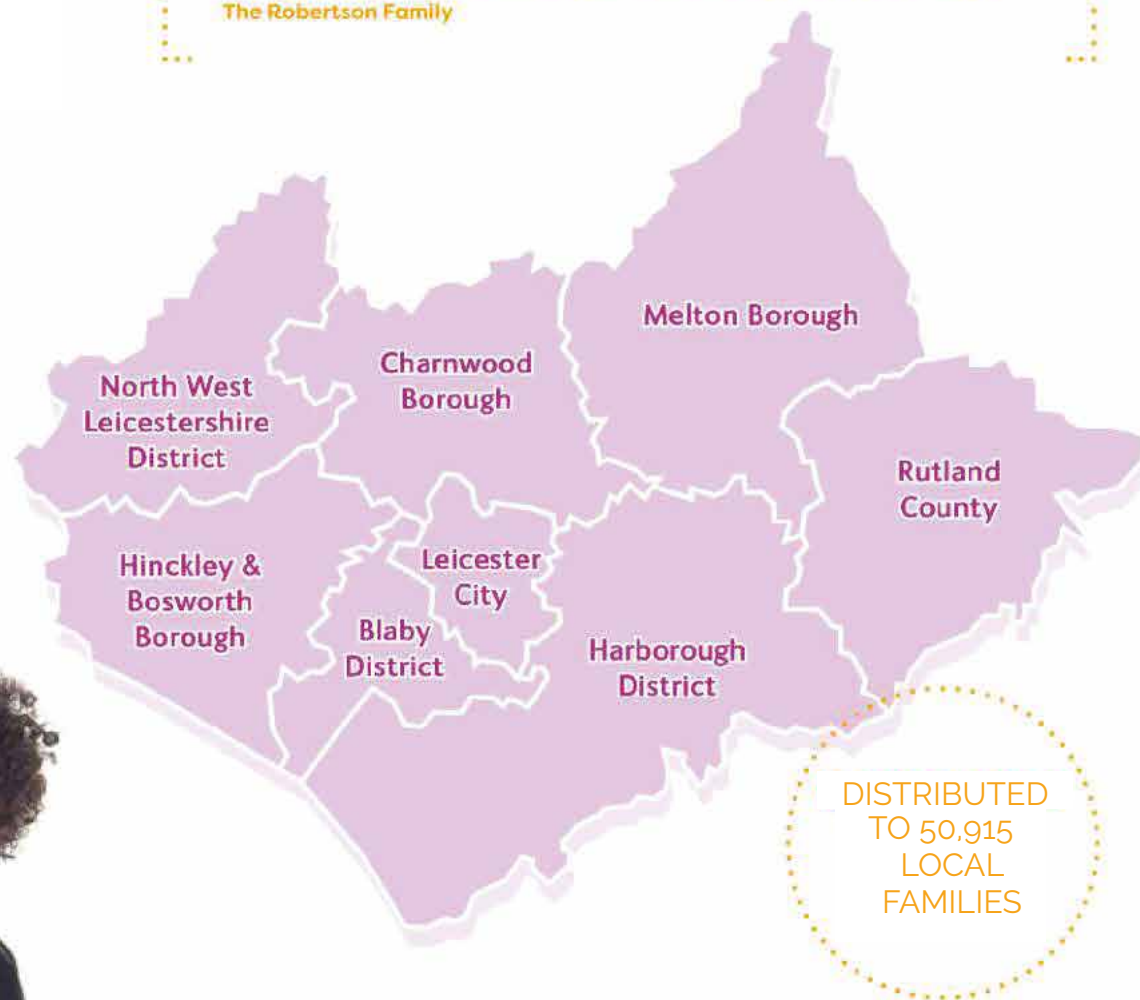

What's in Primary Times?

- The most comprehensive whats on guide for parents of children (4-11 years) in the region.
- Local and national information specifically for parents in Leicestershire & Rutland.
- Reader offers and news from local communities and schools.

[click for more ▶](#)

Leicestershire & Rutland primary times

"Thank you all for a fantastic magazine that we have been using as our school holidays 'bible' for years. We've visited so many places featured in your magazine and I know many other Mums who read it from cover to cover also."

The Robertson Family

Primary Times Distribution

Primary Times in Leicestershire & Rutland is distributed to primary schools and libraries in:

- North West Leicestershire District
- Hinckley & Bosworth Borough
- Charnwood Borough • Leicester City
- Blaby District • Melton Borough
- Harborough District • Rutland County

... and towns and villages in between

Leicestershire & Rutland

primary times

www.primarytimes.co.uk

www.primarytimes.co.uk features regional and national content including:

- What's on Listings • News • Competitions
- Local information for families