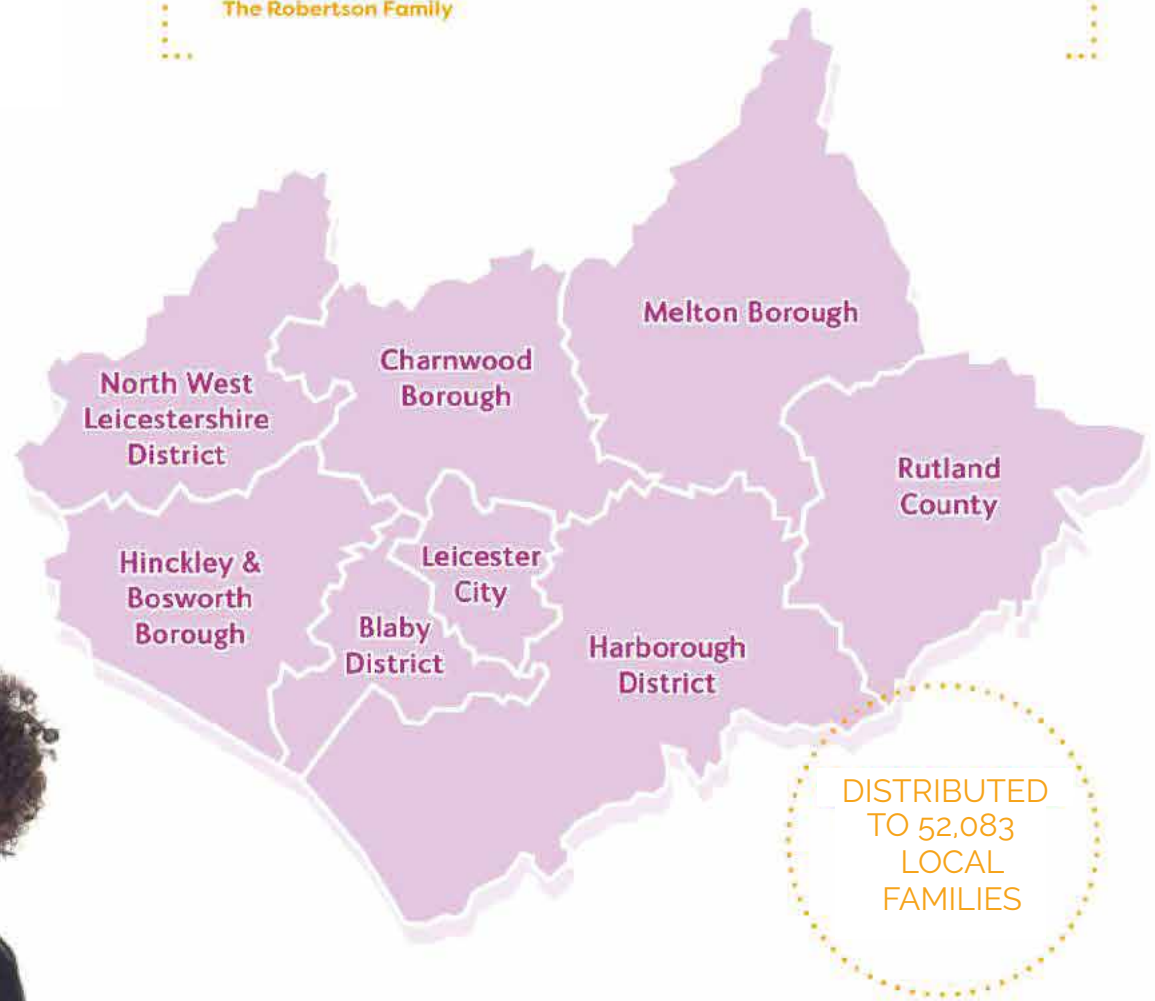

What's in Primary Times?

- The most comprehensive whats on guide for parents of children (4-11 years) in the region.
- Local and national information specifically for parents in Leicestershire & Rutland.
- Reader offers and news from local communities and schools.

[click for more ▶](#)

Leicestershire & Rutland primary times

"Thank you all for a fantastic magazine that we have been using as our school holidays 'bible' for years. We've visited so many places featured in your magazine and I know many other Mums who read it from cover to cover also."

The Robertson Family

Primary Times Distribution

Primary Times in Leicestershire & Rutland is distributed to primary schools and libraries in:

- North West Leicestershire District
- Hinckley & Bosworth Borough
- Charnwood Borough • Leicester City
- Blaby District • Melton Borough
- Harborough District • Rutland County

... and towns and villages in between

Leicestershire & Rutland

primary times

www.primarytimes.co.uk

www.primarytimes.co.uk features regional and national content including:

- What's on Listings • News • Competitions
- Local information for families