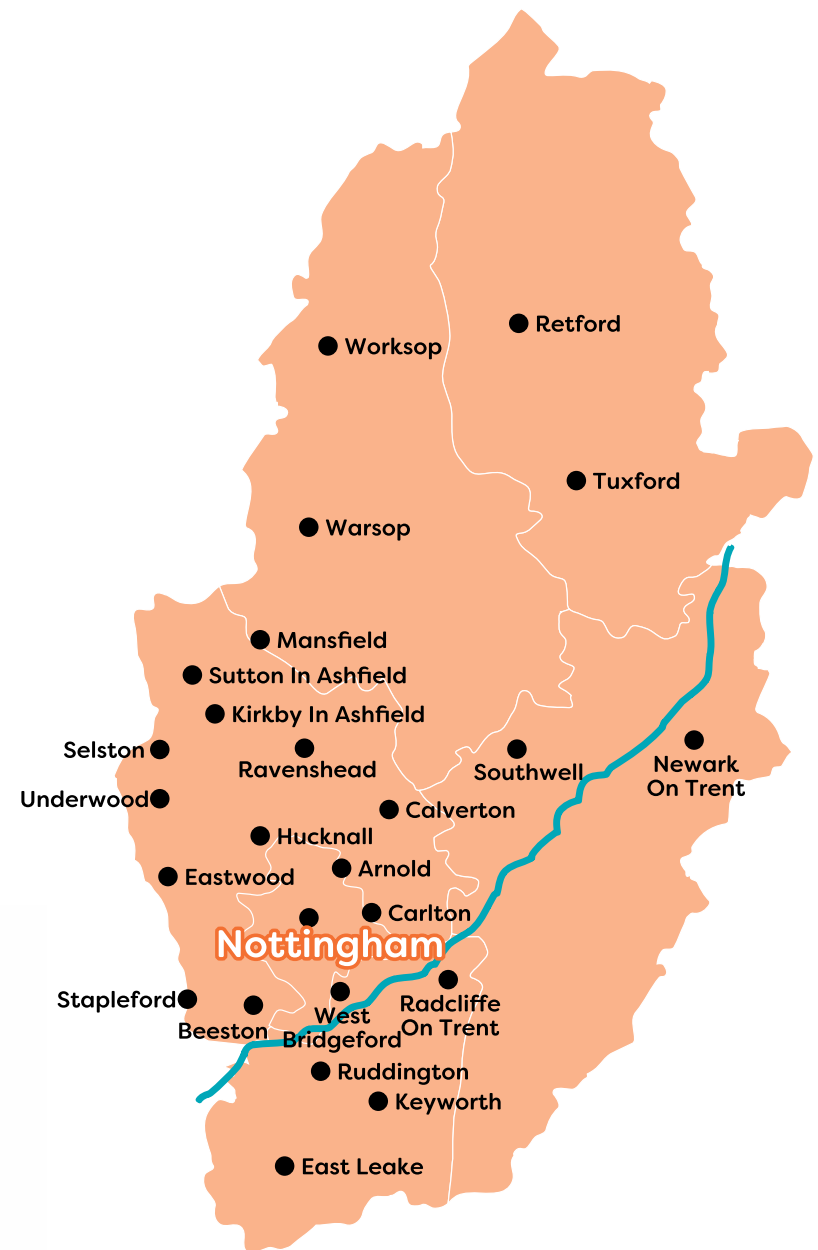

[click for more ▶](#)

Nottinghamshire primary times

Primary Times Distribution

Primary Times is distributed to primary schools and libraries in Nottinghamshire.

DISTRIBUTED
TO 60,000
LOCAL
FAMILIES

[click for more](#) ▶