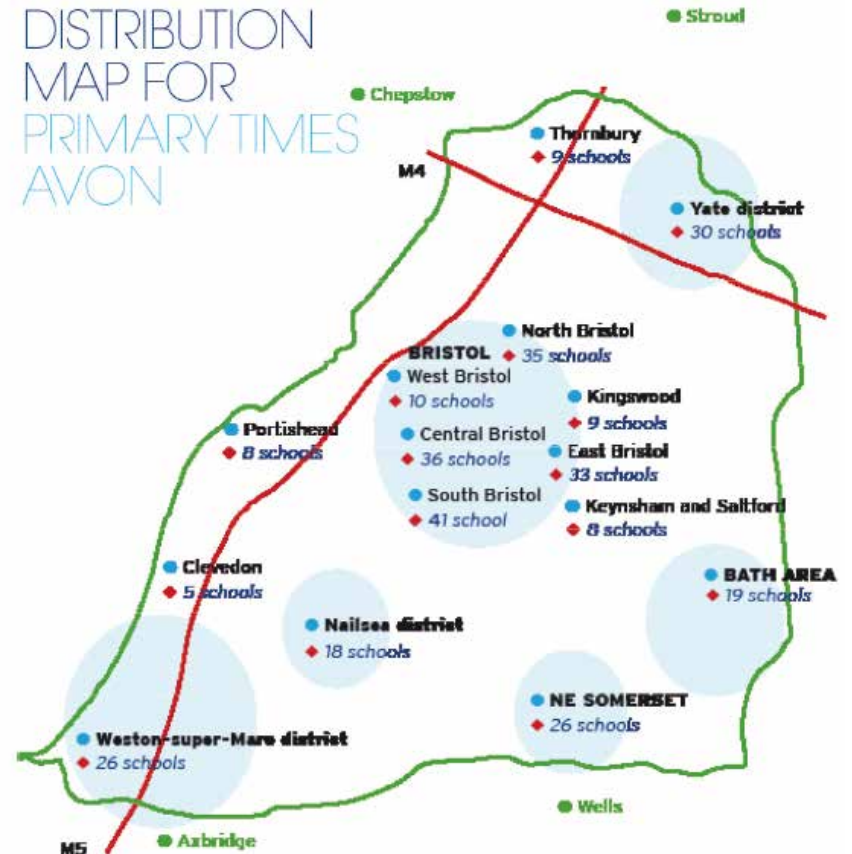

## Primary Times Distribution

Primary Times in Avon is distributed to primary schools and libraries in the following districts:

- Bath
- Bristol
- Nailsea
- NE Somerset
- Weston-super-Mare
- Yate

**DISTRIBUTED  
TO 58,189  
AVON FAMILIES**