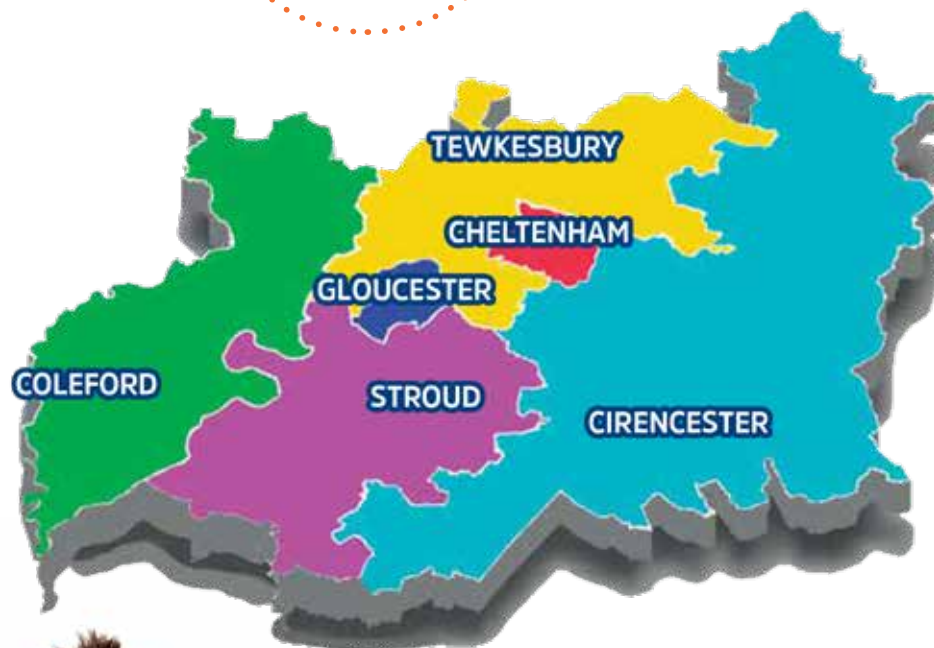

## Primary Times Distribution

Distribution areas in Gloucestershire: Tewkesbury, Blockley, Moreton-in-Marsh, Winchcombe, Newent, Prestbury, Guiting Power, Stow-on-the-Wold, Bourton-on-the-Water, Cheltenham, Charlton Kings, Churchdown, Gloucester, Mitcheldean, Forest of Dean, Cinderford, Quedgeley, Hardwicke, Northleach, Cotswolds AONB, Bibury, Painswick, Whitminster, Cinderford, Coleford, Parkend, Whitminster, Painswick, Stroud, Bibury, Fairford, Cirencester, Nailsworth, Lydney, St Briavels, Dursley, Kemble, South Cerney, Tetbury, Wotton-under-Edge, Westonbirt.