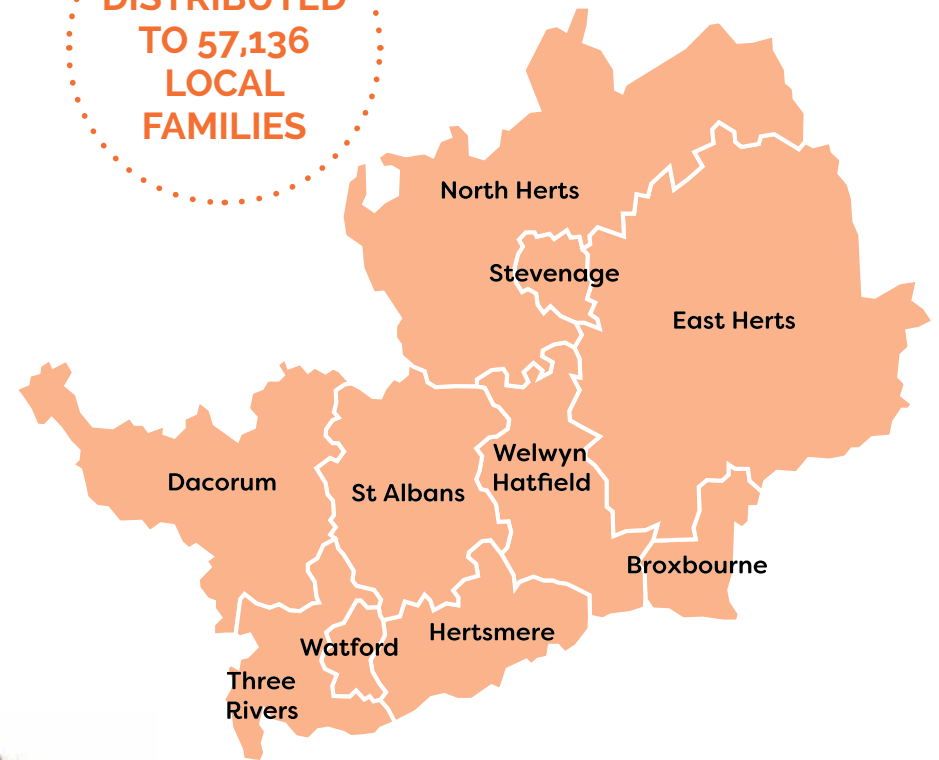

Hertfordshire primary times

What is Primary Times?

- Primary Times is a free 'what's on, where to go' magazine targeting the parents and teachers of primary school children (aged 4-11).
- Published 7 times a year prior to each school holiday plus a 'Back to School' issue in September, Primary Times is distributed to families via their child's school bag.
- Part of a national network of 59 regional editions distributing 2.2 million copies to primary schools, Primary Times has been tried, tested and trusted since 1989.

What's in Primary Times?

- The most comprehensive what's on guide for parents of children (4-11 years) in the region.
- Local and national information specifically for parents in and around Hertfordshire.
- Reader offers and news from local communities and schools.
- Competitions from local and national advertisers.

[click for more ▶](#)

Hertfordshire primary times

Primary Times Distribution

Primary Times is distributed to primary schools and libraries in Hertfordshire in:

- North Herts
- Stevenage
- East Herts
- Dacorum
- St Albans
- Welwyn Hatfield
- Watford
- Three Rivers
- Hertsmere
- Broxbourne

DISTRIBUTED
TO 57,136
LOCAL
FAMILIES

[click for more ▶](#)

Hertfordshire primary times

primarytimes.co.uk

www.primarytimes.co.uk features regional and national content including:

- What's on Listings • News • Competitions
- Local information for families