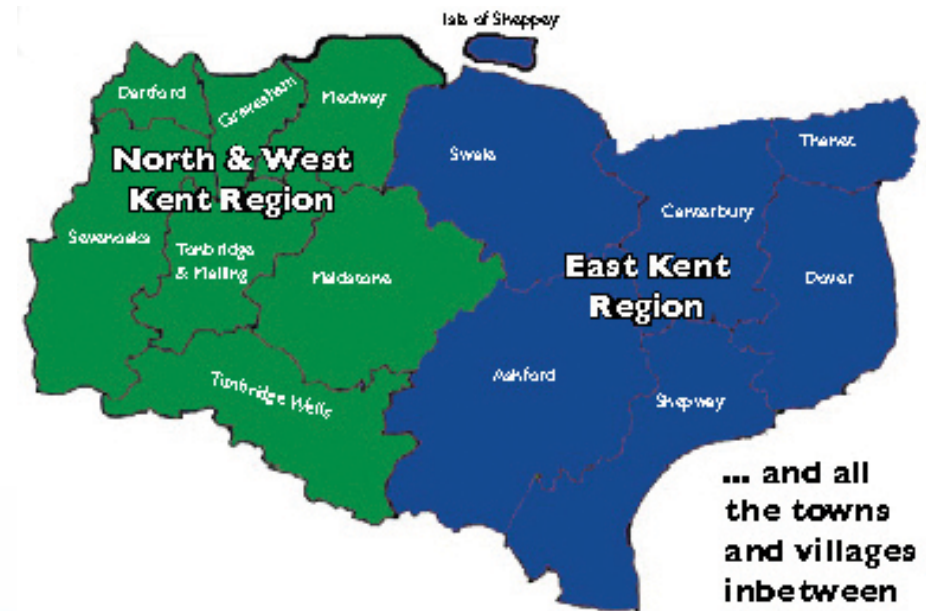

[click for more ▶](#)

Kent primary times

DISTRIBUTED
TO 62,850
LOCAL
FAMILIES

Primary Times Distribution

Primary Times is distributed to primary schools and libraries in Kent:

- Ashford
- Canterbury
- Dartford
- Dover
- Gravesham
- Isle of Sheppey
- Maidstone
- Medway
- Sevenoaks
- Shepway
- Swale
- Thanet
- Tonbridge & Malling
- Tunbridge Wells