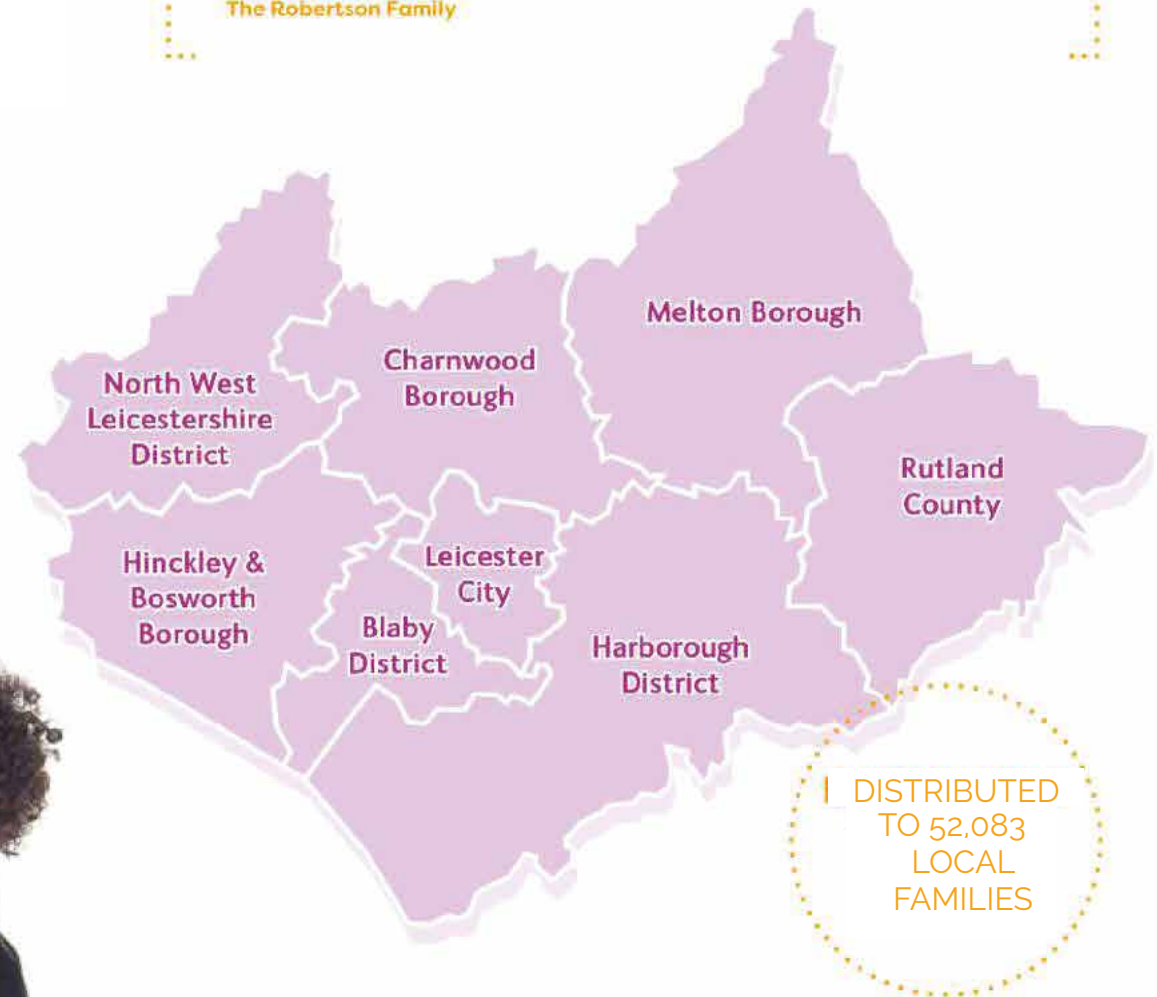

The Robertson Family

## Primary Times Distribution

Primary Times in Leicestershire & Rutland is distributed to primary schools and libraries in:

- North West Leicestershire District
  - Hinckley & Bosworth Borough
  - Charnwood Borough • Leicester City
  - Blaby District • Melton Borough
  - Harborough District • Rutland County
- ... and towns and villages in between

Leicestershire & Rutland