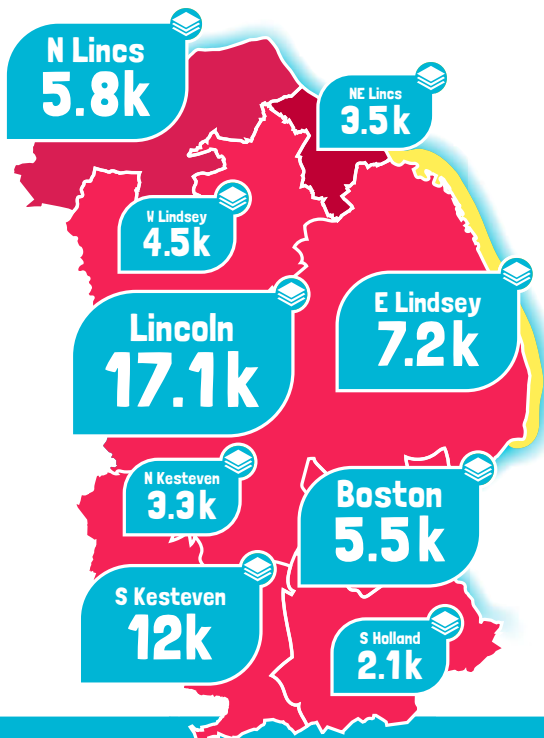

primary times

www.primarytimes.net/lincolnshire

Phone 07743 179 202
belinda@primarytimeslincs.com

The FREE glossy A4 magazine targeting parents and teachers of 4–11 year old children in Lincolnshire...

Published 7 times a year, each issue is full of news, features, money off vouchers and competitions. Our established publication has been given out by schools in the county for over 16 years! Primary Times works harder to promote your business whether it be through your advert in the magazine, telling your story online or through social media.